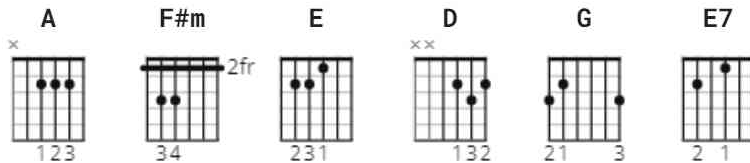

Take Me Home Country Roads Chords by John Denver

Difficulty: beginner

Tuning: E A D G B E

CHORDS

STRUMMING

164 bpm

[Verse]

A **F#m**
Almost heaven, West Virginia
E **D** **A**
Blue Ridge Mountain, Shenandoah River
F#m
Life is old there, older than the trees
E
Younger than the mountains
D **A**
Growing like a breeze

[Chorus]

A **E**
Country roads take me home
F#m **D**
To the place I belong
A **E**
West Virginia, Mountain Mama
D **A**
Take me home country roads

[Verse]

A **F#m**
All my memories gather 'round her
E **D** **A**
Miners Lady, stanger to blue water